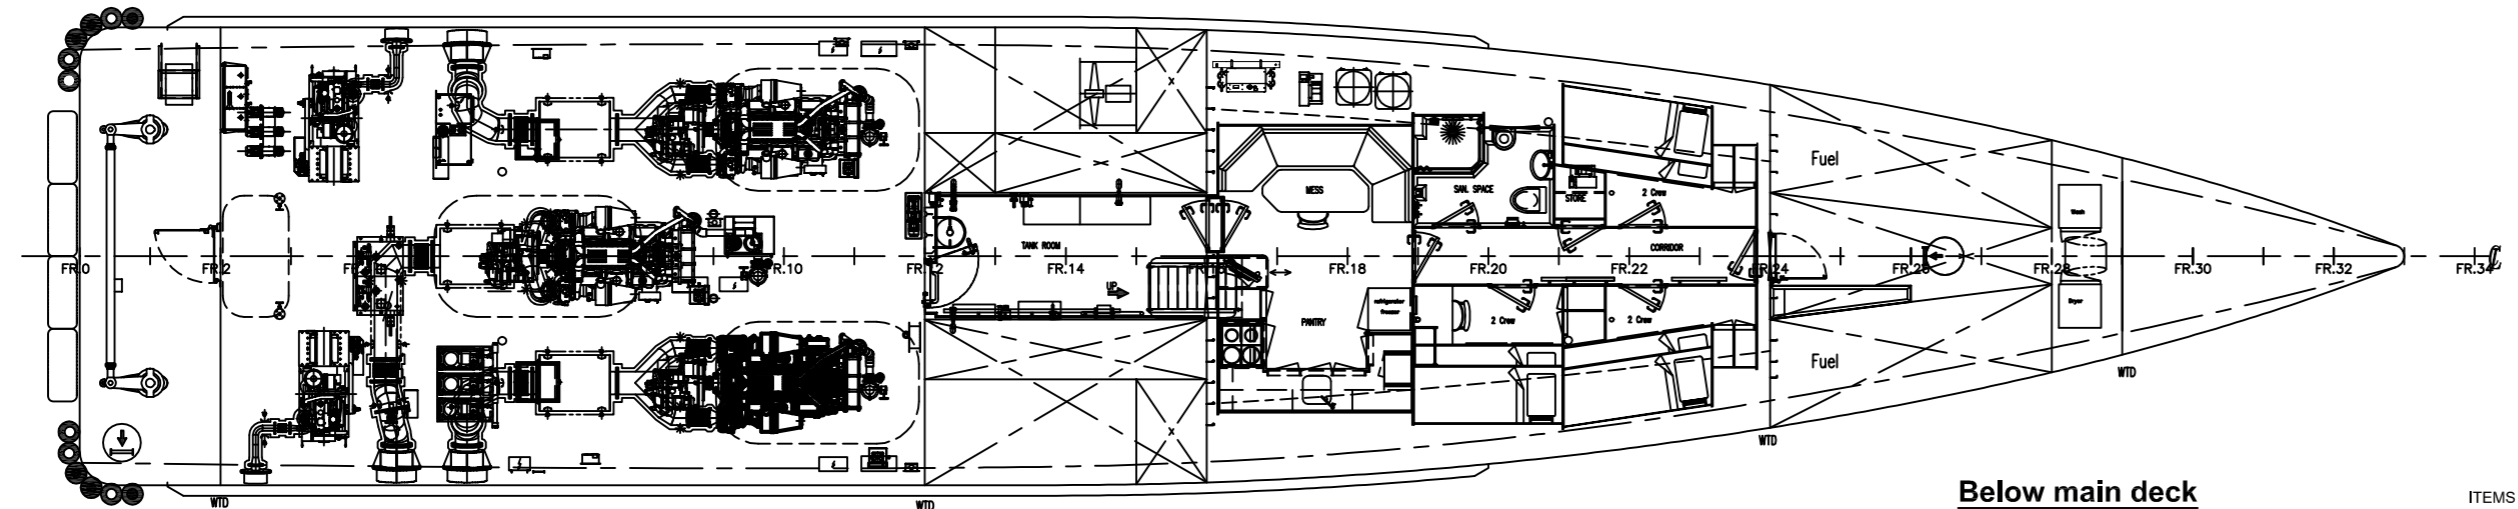

Profile

Top of wheelhouse

Bridge deck

Damen

FCS[®] 3307 Patrol

SEA AXE

Principal dimensions:

Length o.a.	33.32 m
Beam o.a.	7.35 m
Depth at sides	3.30 m
Draught aft (approx.)	1.95 m

Main deck

Below main deck

ITEMS MARKED ϕ ARE OPTIONAL EQUIPMENT

11-09-2012	Mukul	Soh	Update for hull 153		
REV	DATE	DRWN	CHKD	APPRVD	REVISION SUBJECT
approved		date			
DAMEN SHIPYARDS					
Avelingen West 20 - 4202 MS Gorinchem P.O.Box 1 - 4200 AA Gorinchem Holland			Tel. : + 31-183-639911* Telefax : + 31-183-632189 Telex : 25335 dame nl		
General Arrangement					
drawn : O. Haga			shiptype : Fast Crew Supplier 3307		
date : 14-09-2011			yardnumber(s) :		
A1			scale : 1:75		
ACAD			S		
			derived fr. drwg. no. :		
			draw. no. : FCS 3307-0000/p236717		