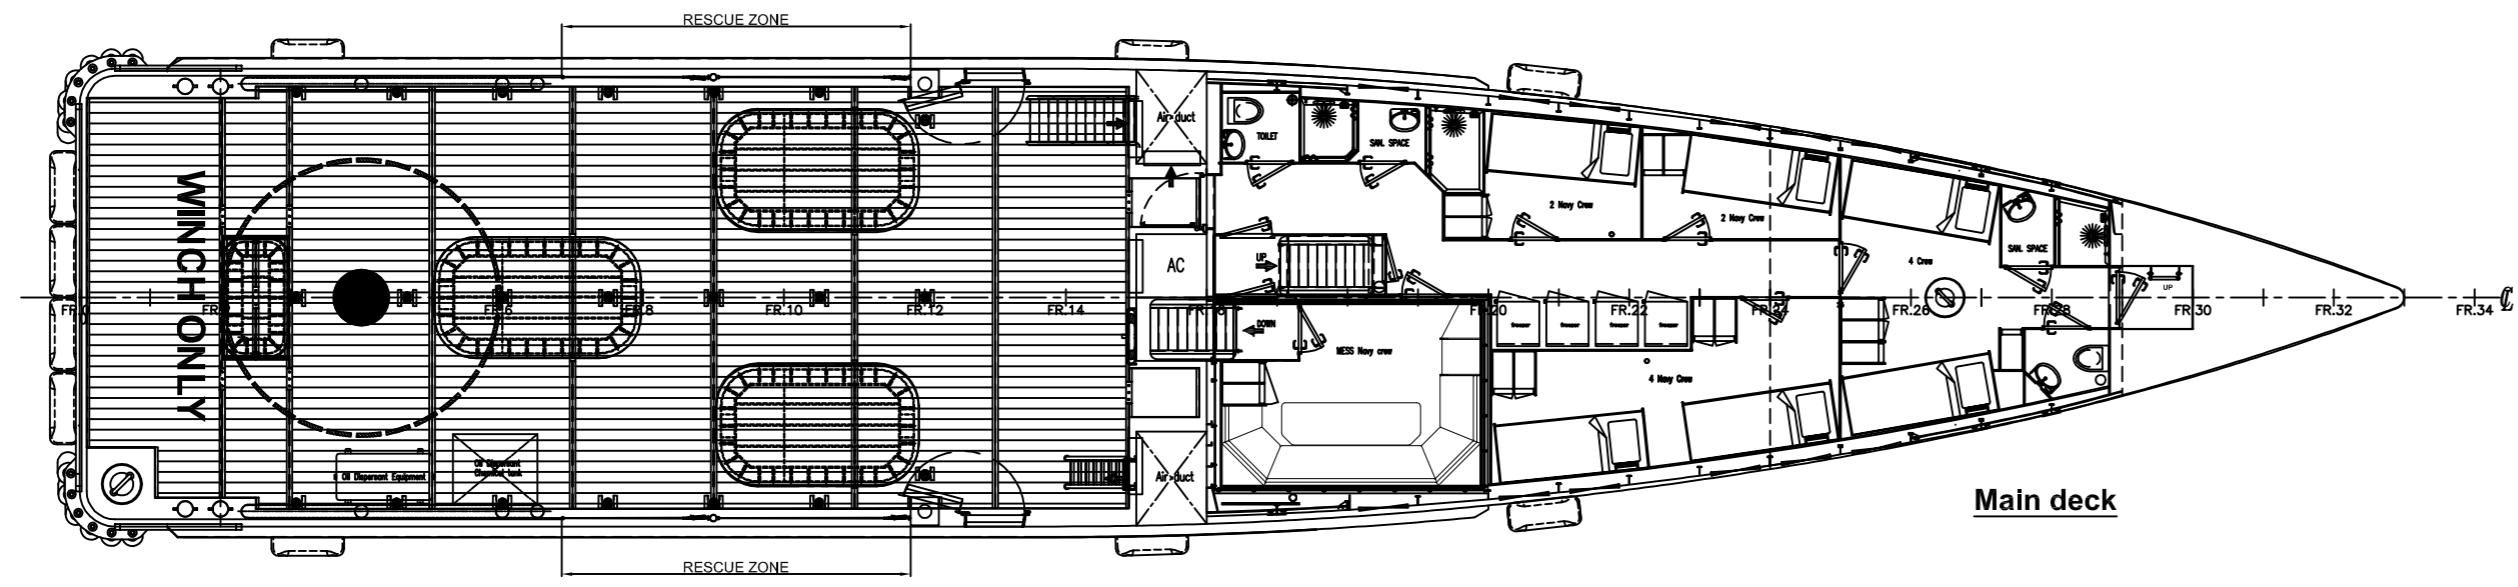

Profile

Top of wheelhouse

Bridge deck

Damen

FCS[®] 3307 Patrol

SEA AXE

Principal dimensions:

Length o.a.	33.32 m
Beam o.a.	7.35 m
Depth at sides	3.30 m
Draught aft (approx.)	1.95 m

Main deck

Below main deck

ITEMS MARKED ϕ ARE OPTIONAL EQUIPMENT

11-09-2012	Mukul	Soh	Update for hull 153		
REV	DATE	DRWN	CHKD	APPRVD	REVISION SUBJECT
approved		date			
DAMEN SHIPYARDS					
Avelingen West 20 - 4202 MS Gorinchem P.O.Box 1 - 4200 AA Gorinchem Holland			Tel. : + 31-183-639911* Telefax : + 31-183-632189 Telex : 25335 dame nl		
General Arrangement					
drawn : O. Haga			shiptype : Fast Crew Supplier 3307		
date : 14-09-2011			yardnumber(s) :		
A1			scale : 1:75		
ACAD			S		
			derived fr. drwg. no. :		
			draw. no. : FCS 3307-0000/p236717		