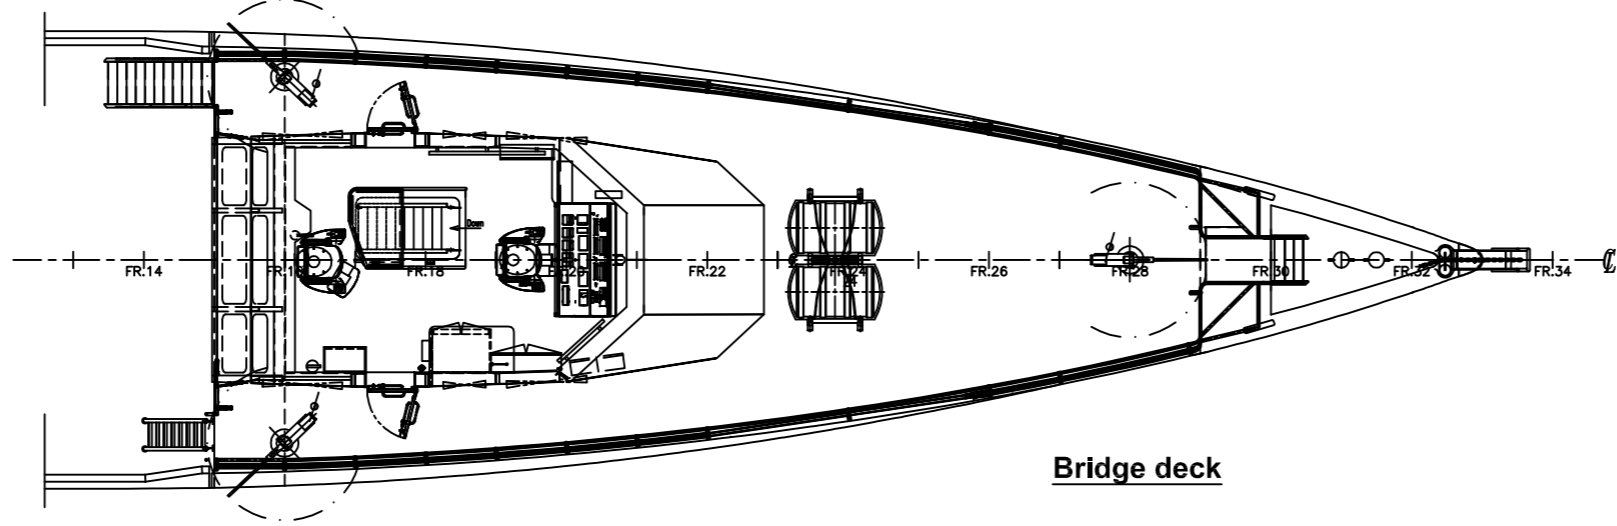

Profile

Top of wheelhouse

Bridge deck

Damen

FCS[®] 3307 Patrol

SEA AXE

Principal dimensions:

Length o.a.	33.32 m
Beam o.a.	7.35 m
Depth at sides	3.30 m
Draught aft (approx.)	1.95 m

Main deck

Below main deck

ITEMS MARKED ϕ ARE OPTIONAL EQUIPMENT

11-09-2012	Mukul	Soh	Update for hull 153		
REV	DATE	DRWN	CHKD	APPRVD	REVISION SUBJECT
approved		date			
DAMEN SHIPYARDS					
Avelingen West 20 - 4202 MS Gorinchem P.O.Box 1 - 4200 AA Gorinchem Holland			Tel. : + 31-183-639911* Telefax : + 31-183-632189 Telex : 25335 dame nl		
General Arrangement					
drawn : O. Haga			shiptype : Fast Crew Supplier 3307		
date : 14-09-2011			yardnumber(s) :		
A1			scale : 1:75		
ACAD			S		
			derived fr. drwg. no. :		
			draw. no. : FCS 3307-0000/p236717		