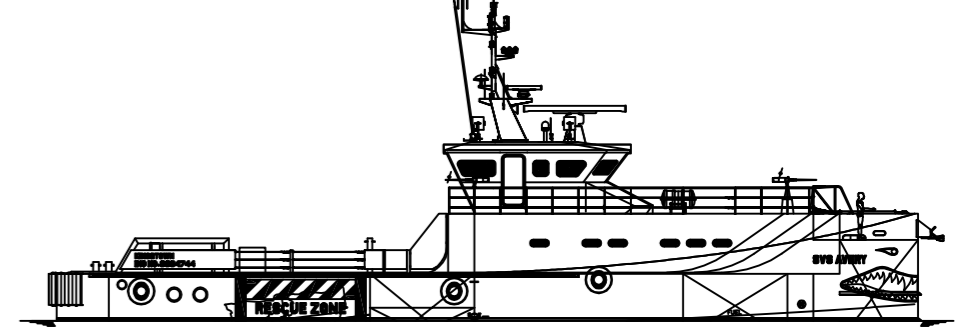

Profile

Top of wheelhouse

Bridge deck

Damen

FCS[®] 3307 Patrol

SEA AXE

Principal dimensions:

Length o.a.	33.32 m
Beam o.a.	7.35 m
Depth at sides	3.30 m
Draught aft (approx.)	1.95 m

Main deck

Below main deck

ITEMS MARKED ϕ ARE OPTIONAL EQUIPMENT

11-09-2012	Mukul	Soh	Update for hull 153		
REV	DATE	DRWN	CHKD	APPRVD	REVISION SUBJECT
approved		date			
DAMEN SHIPYARDS					
Avelingen West 20 - 4202 MS Gorinchem P.O.Box 1 - 4200 AA Gorinchem Holland			Tel. : + 31-183-639911* Telefax : + 31-183-632189 Telex : 25335 dame nl		
General Arrangement					
drawn : O. Haga			shiptype : Fast Crew Supplier 3307		
date : 14-09-2011			yardnumber(s) :		
A1			scale : 1:75		
ACAD			S		
			derived fr. drwg. no. :		
			draw. no. : FCS 3307-0000/p236717		