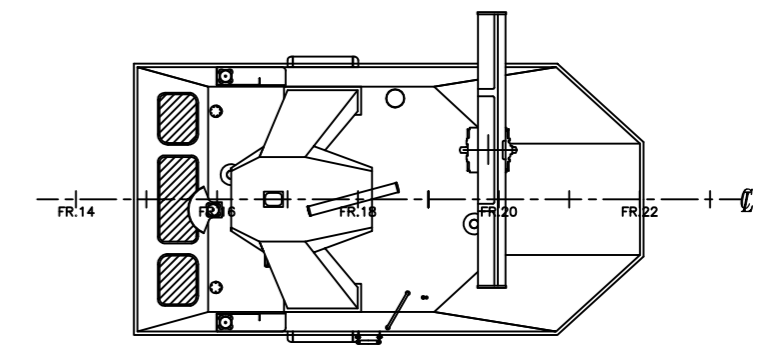

Profile

Top of wheelhouse

Bridge deck

Damen

FCS[®] 3307 Patrol

SEA AXE

Principal dimensions:

Length o.a.	33.32 m
Beam o.a.	7.35 m
Depth at sides	3.30 m
Draught aft (approx.)	1.95 m

Main deck

Below main deck

ITEMS MARKED ϕ ARE OPTIONAL EQUIPMENT

11-09-2012	Mukul	Soh	Update for hull 153		
REV	DATE	DRWN	CHKD	APPRVD	REVISION SUBJECT
approved		date			
DAMEN SHIPYARDS					
Avelingen West 20 - 4202 MS Gorinchem P.O.Box 1 - 4200 AA Gorinchem Holland			Tel. : + 31-183-639911* Telefax : + 31-183-632189 Telex : 25335 dame nl		
General Arrangement					
drawn : O. Haga			shiptype : Fast Crew Supplier 3307		
date : 14-09-2011			yardnumber(s) :		
A1			scale : 1:75		
ACAD			S		
			derived fr. drwg. no. :		
			draw. no. : FCS 3307-0000/p236717		